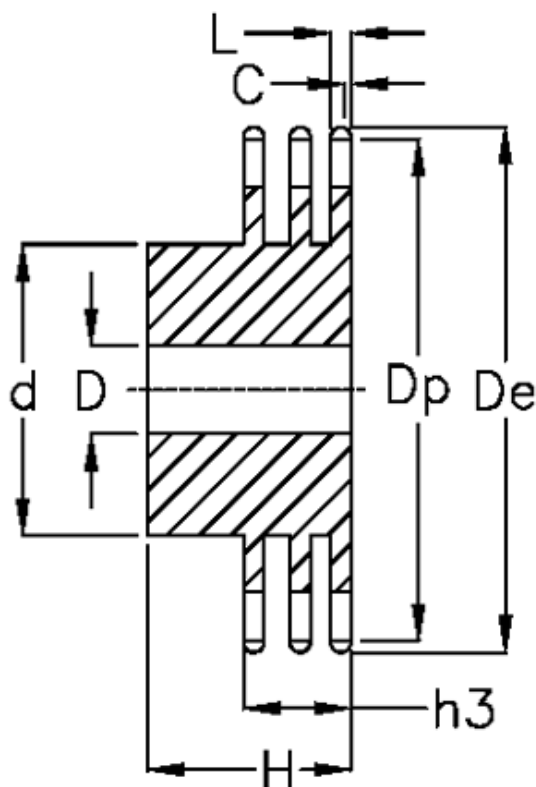

Data Sheet

Article number: 616013009033

Description: Sprocket 20 B-3 Z=33 triplex
predrilled

Measures

C = 3.5
d = 150
D = 30±0,5
De = 349.2
Dp = 334.01

For chain size = 1 1/4" x 3/4"

For chain type = 20 B-3

H = 115

h3 = 91
L = 18.2
Number of teeth = 33